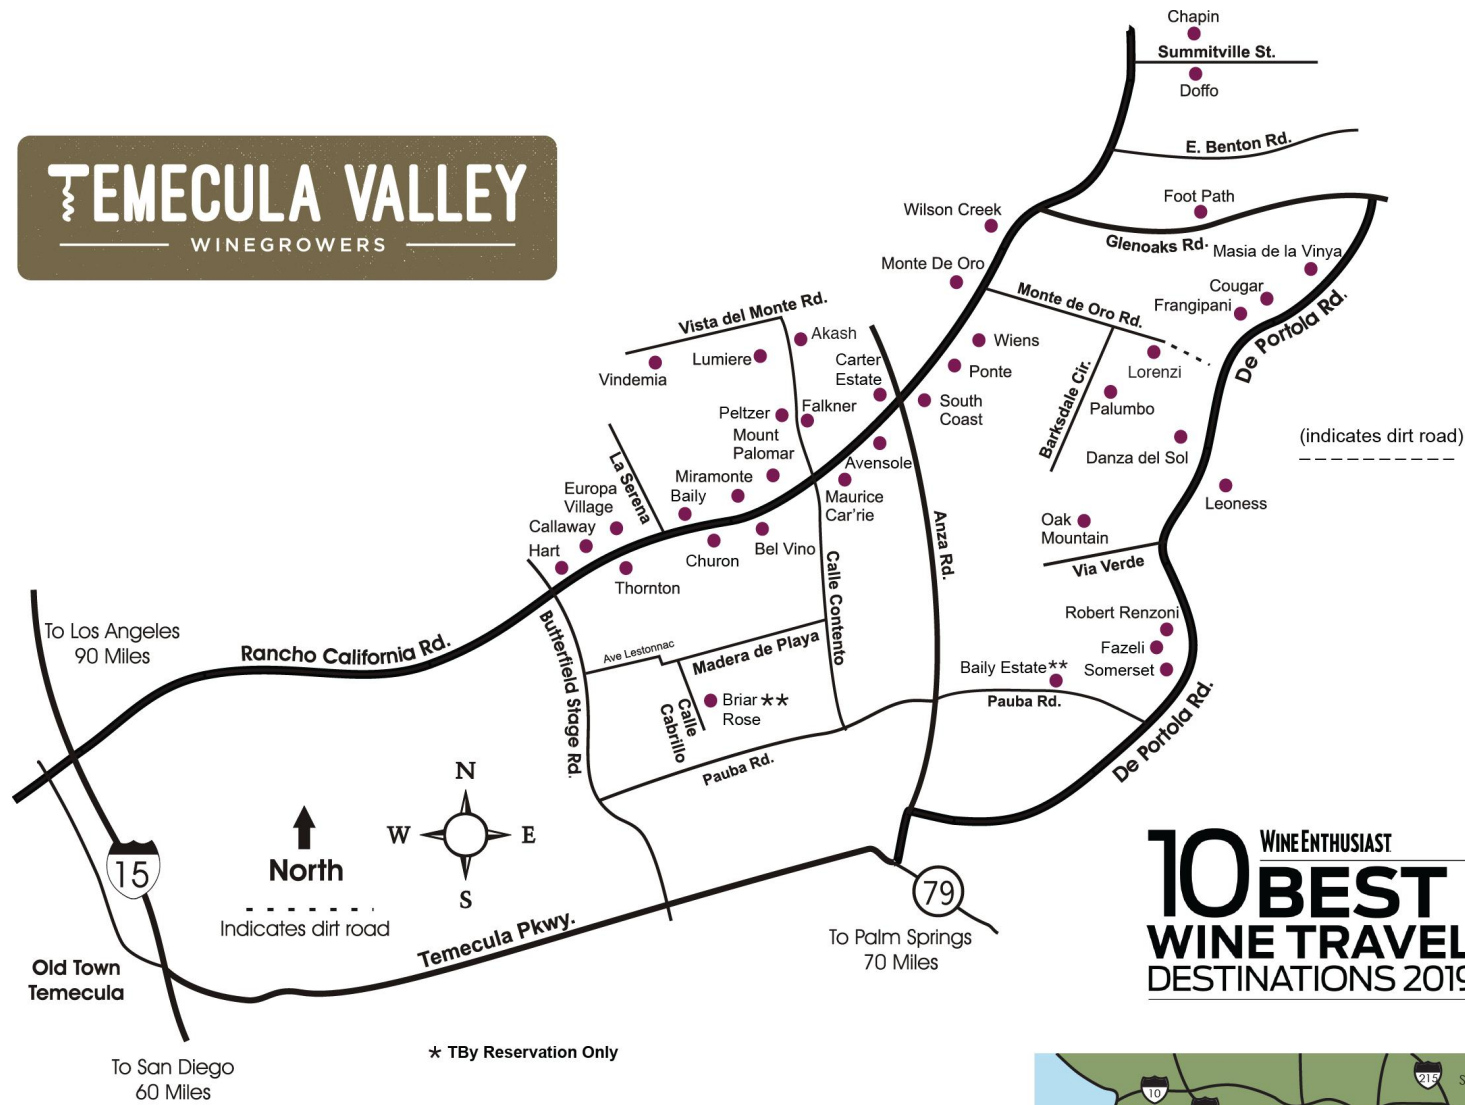

TEMECULA VALLEY

WINEGROWERS

WINE ENTHUSIAST
10 BEST
WINE TRAVEL
DESTINATIONS 2019

FROM SAN DIEGO:
Take I-15 north, one hour

FROM ORANGE COUNTY:
Take Hwy. 91 east to I-15 south, one hour

FROM LOS ANGELES:
Take Hwy. 60 or I-10 to I-15 south, one hour 20 mins.

FROM PALM SPRINGS:
Take I-10 west to Hwy. 60, to I-215 south to I-15, one hour