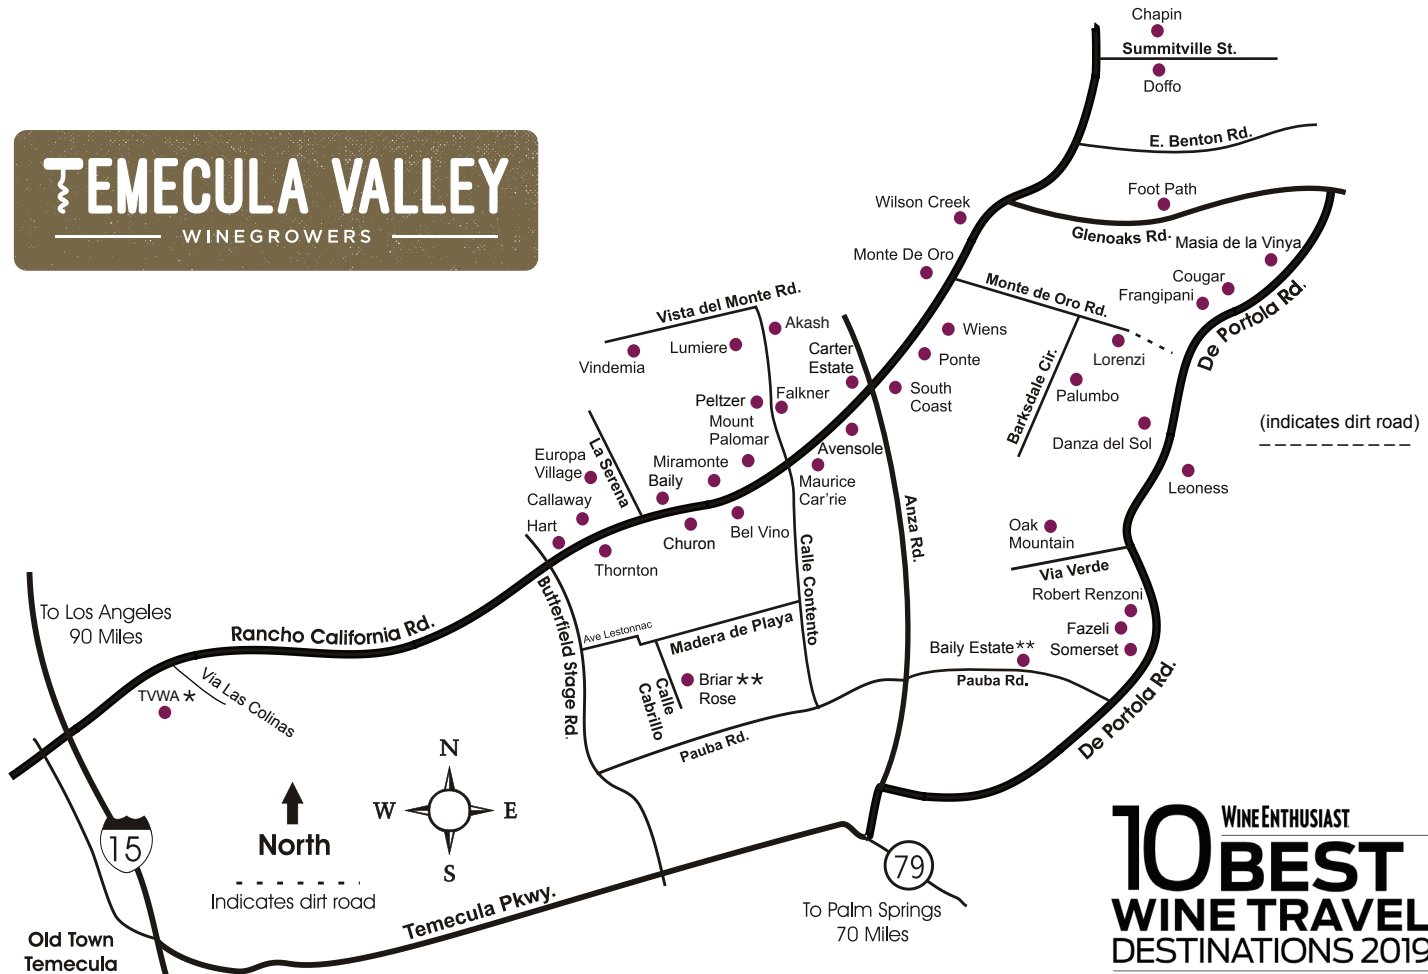

TEMECULA VALLEY

WINEGROWERS

WINEENTHUSIAST
10 BEST
 WINE TRAVEL
 DESTINATIONS 2019

FROM SAN DIEGO:

Take I-15 north, one hour

FROM ORANGE COUNTY:

Take Hwy. 91 east to I-15 south, one hour

FROM LOS ANGELES:

Take Hwy. 60 or I-10 to I-15 south, one hour 20 mins.

FROM PALM SPRINGS:

Take I-10 west to Hwy. 60, to I-215 south to I-15, one hour