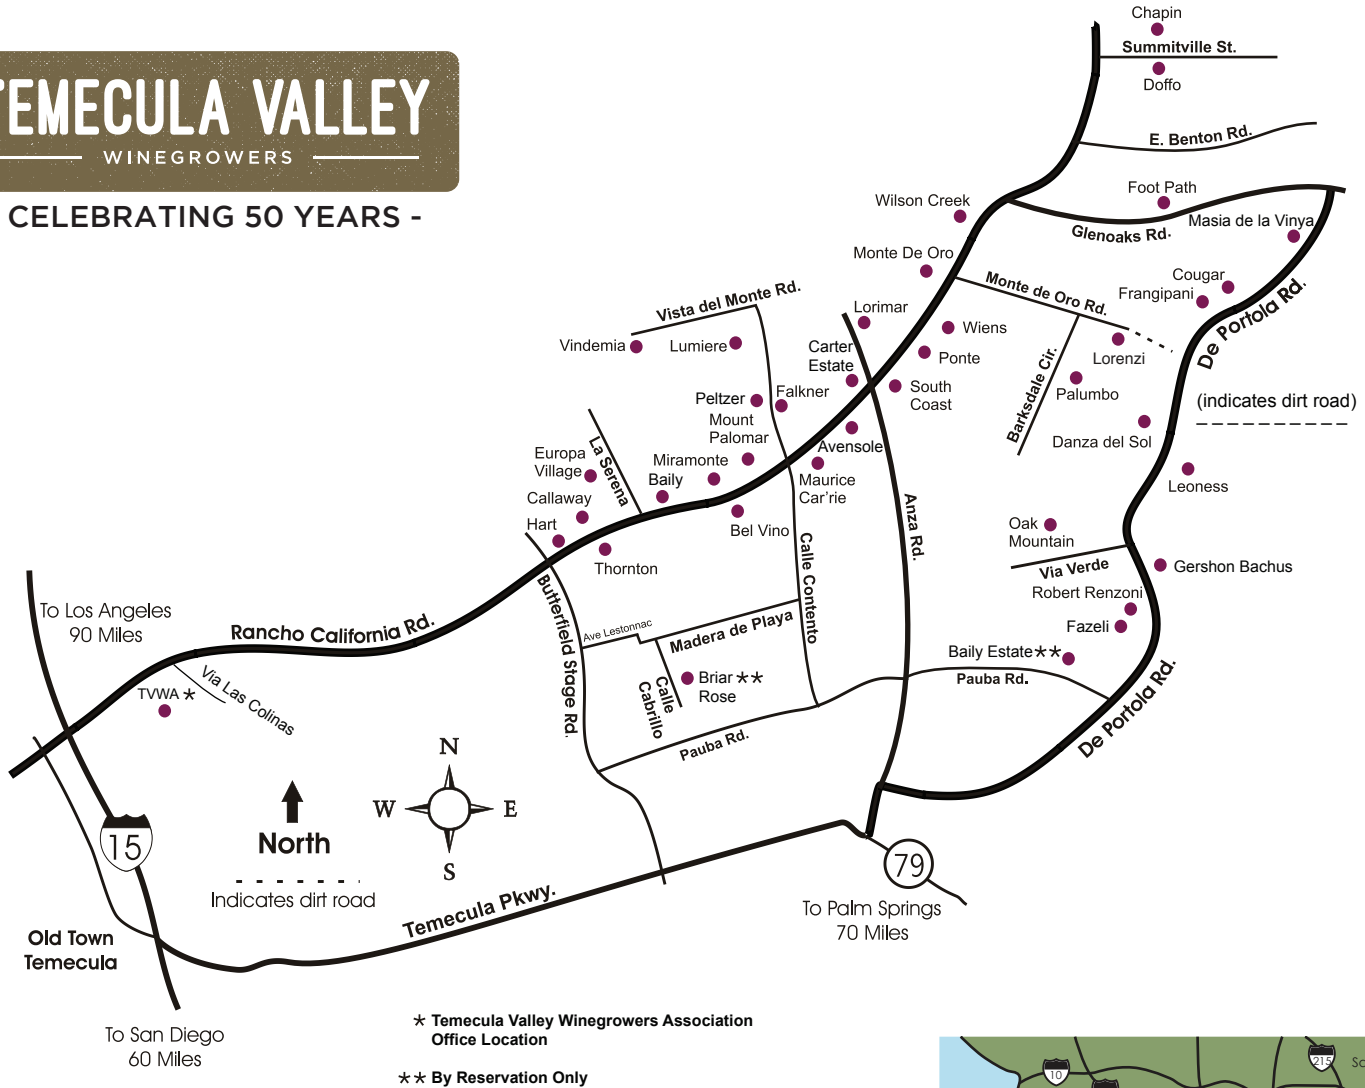

TEMECULA VALLEY

WINEGROWERS

- CELEBRATING 50 YEARS -

FROM SAN DIEGO:

Take I-15 north, one hour

FROM ORANGE COUNTY:

Take Hwy. 91 east to I-15 south, one hour

FROM LOS ANGELES:

Take Hwy. 60 or I-10 to I-15 south, one hour 20 mins.

FROM PALM SPRINGS:

Take I-10 west to Hwy. 60, to I-215 south to I-15, one hour