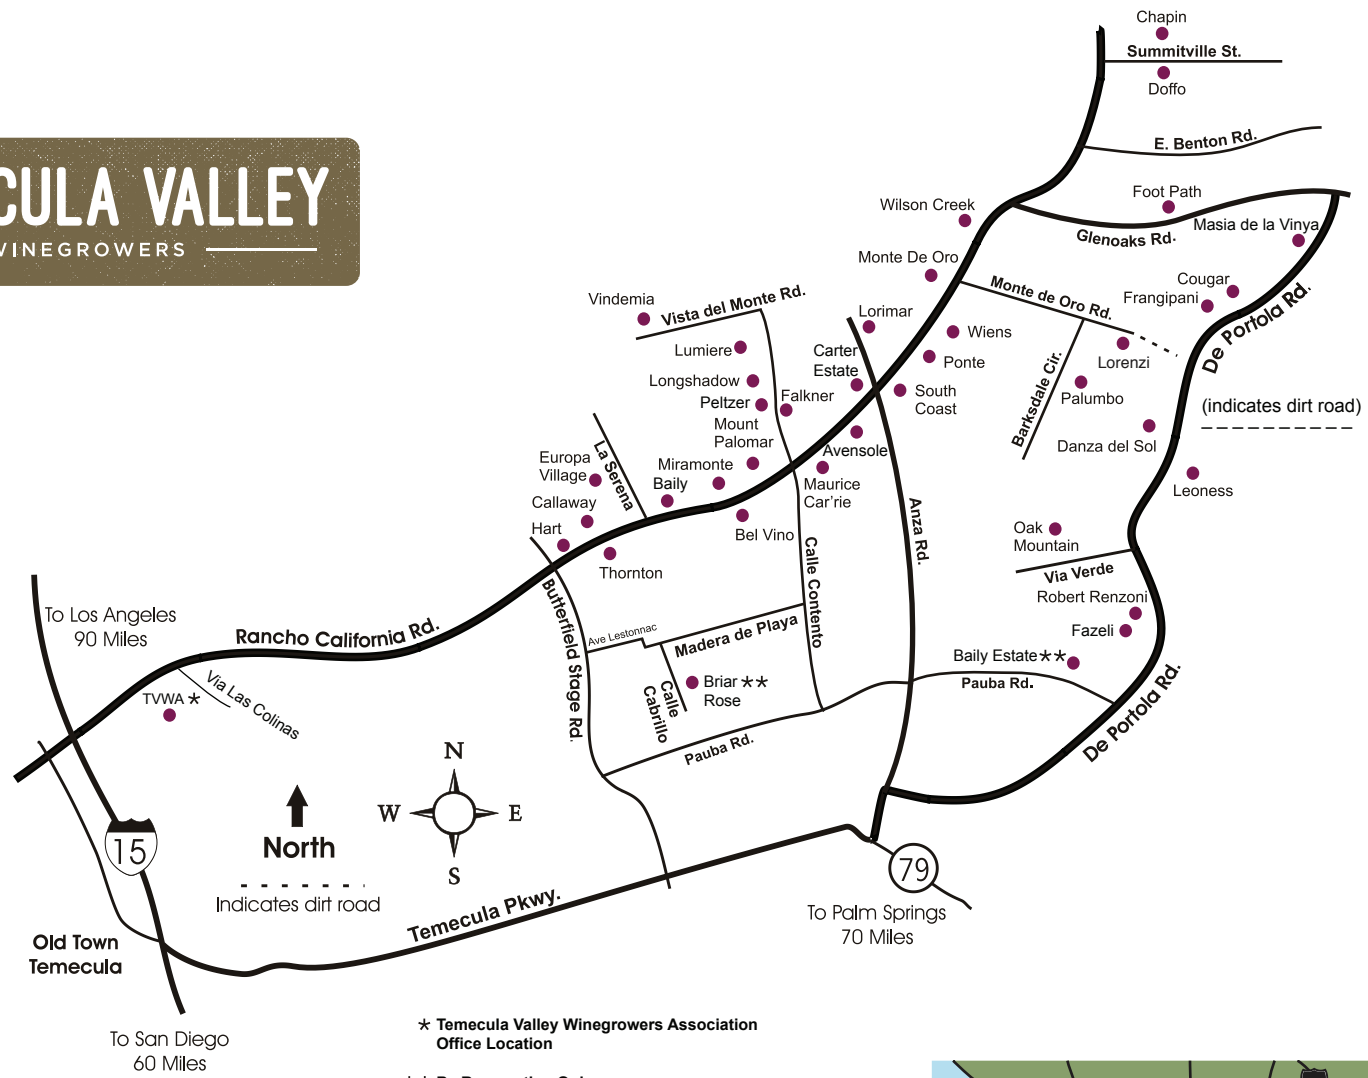

# TEMECULA VALLEY

WINEGROWERS

**FROM SAN DIEGO:**  
 Take I-15 north, one hour

**FROM ORANGE COUNTY:**  
 Take Hwy. 91 east to I-15 south, one hour

**FROM LOS ANGELES:**  
 Take Hwy. 60 or I-10 to I-15 south, one hour 20 mins.

**FROM PALM SPRINGS:**  
 Take I-10 west to Hwy. 60, to I-215 south to I-15, one hour